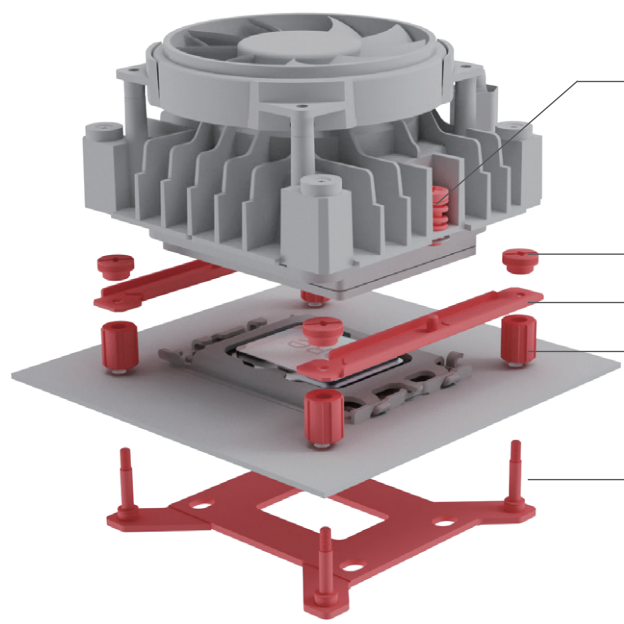

Intel LGA1700